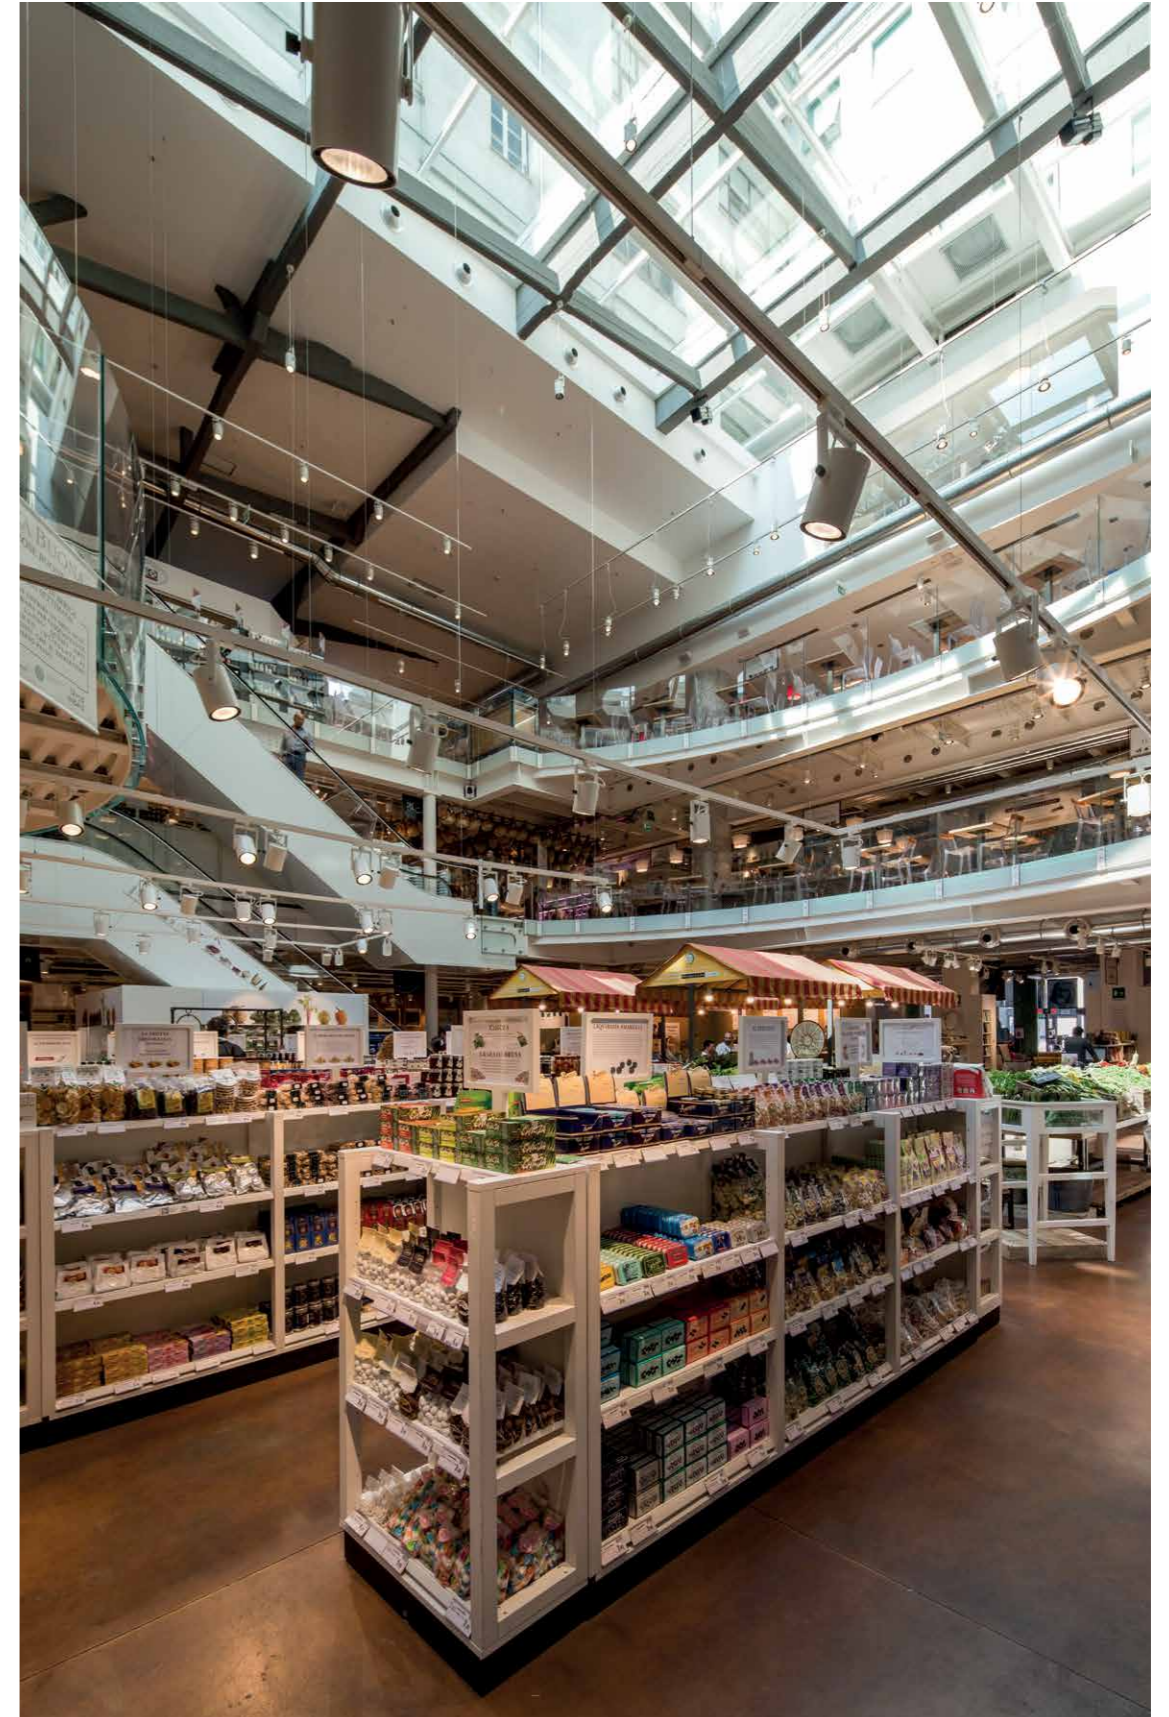

Eataly
2014. Milano, Italy