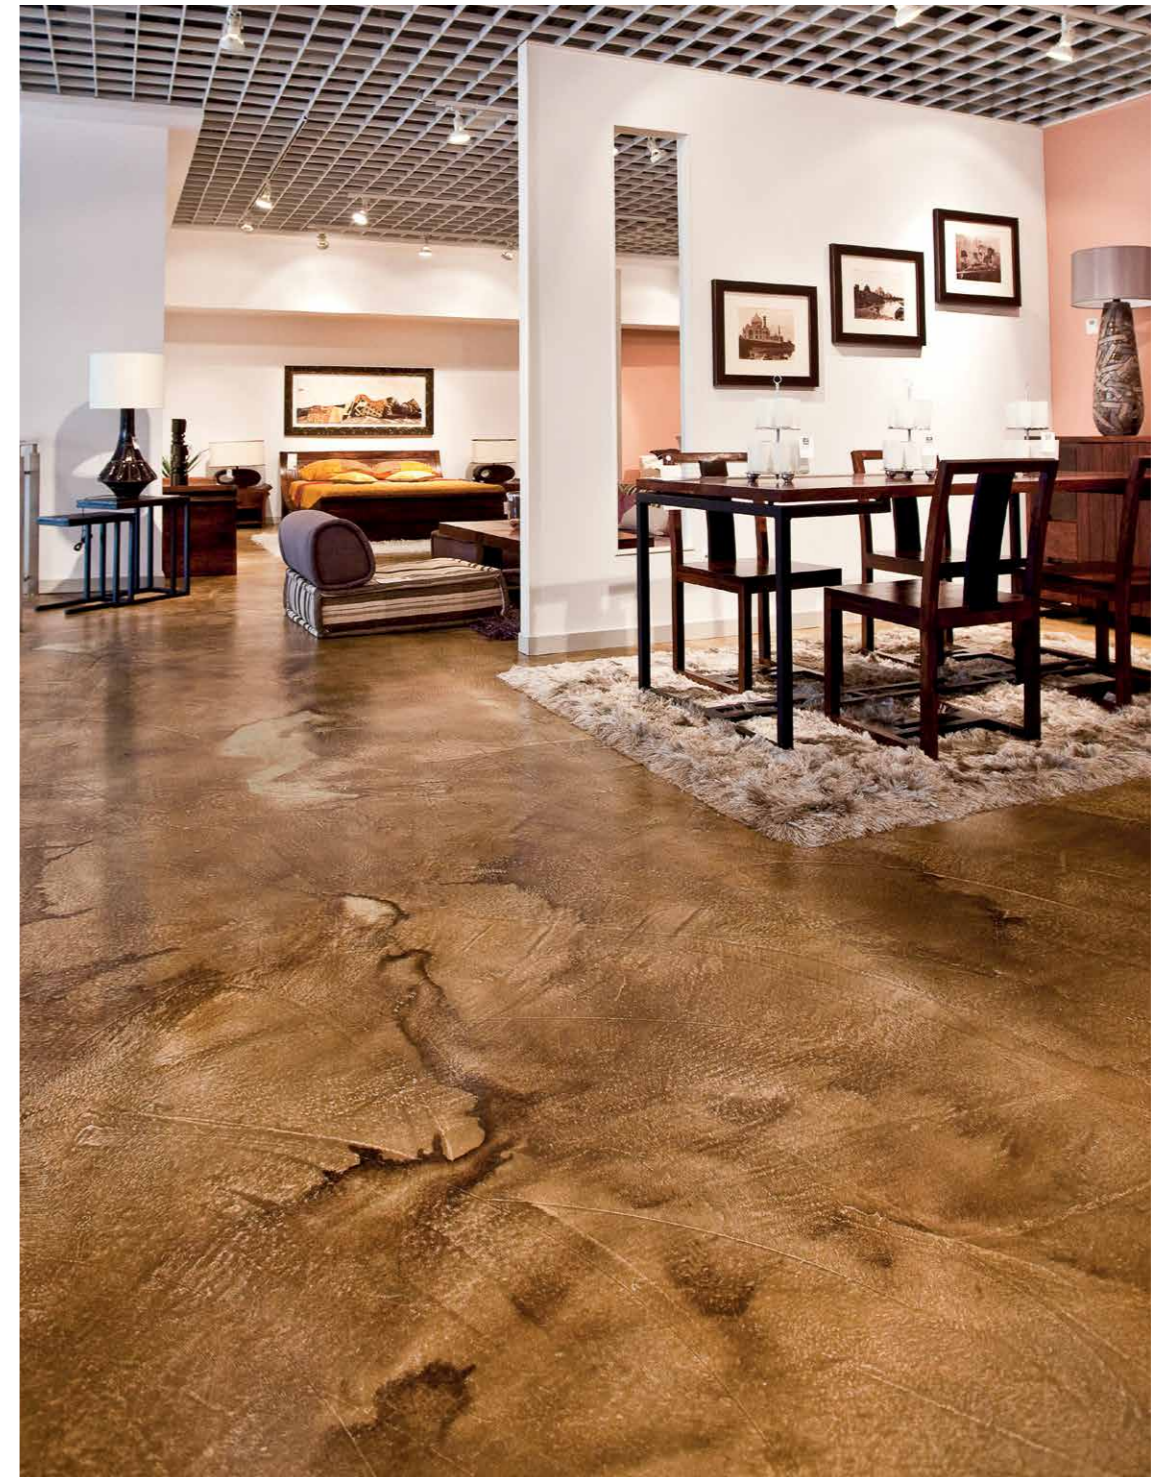

Eataly
2014. Milano, Italy

Furniture Shop
2009. Bucharest, Romania

It is not only applicable to floors

It is possible to create stairs or even vertical surfaces coated with the Acid Stain solution. Architects now have a solution to create unique and unforgettable environments which can be created and personalised along with Ideal Work® applicators according to specific requirements.