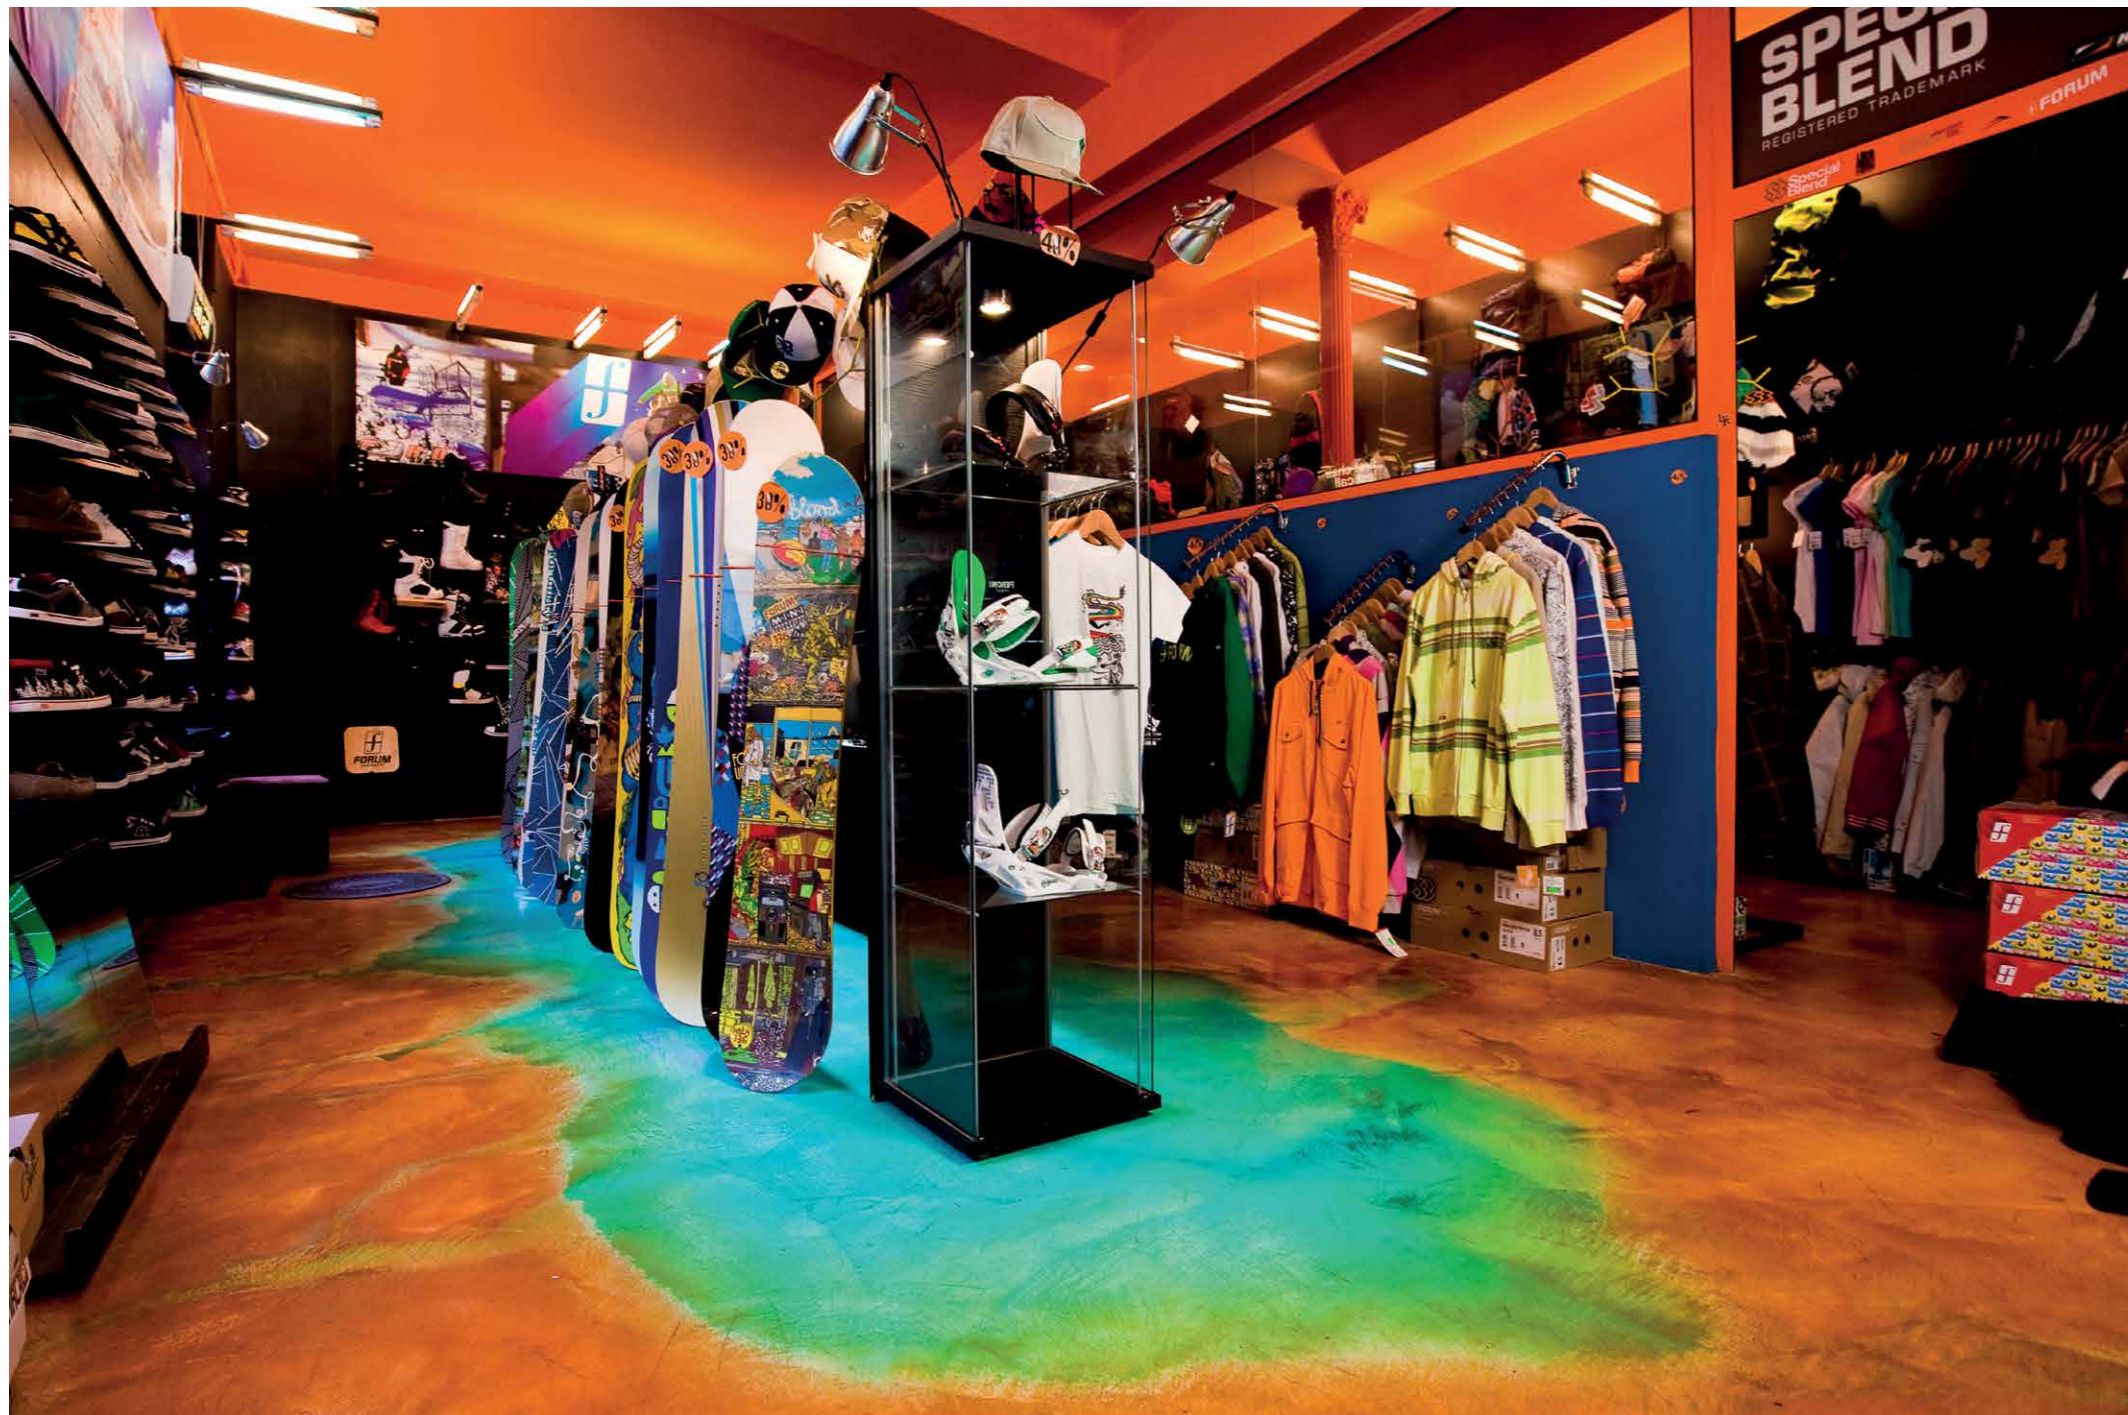

H₂O Skate Shop
2009. Bucharest, Romania
Design Concrete Art